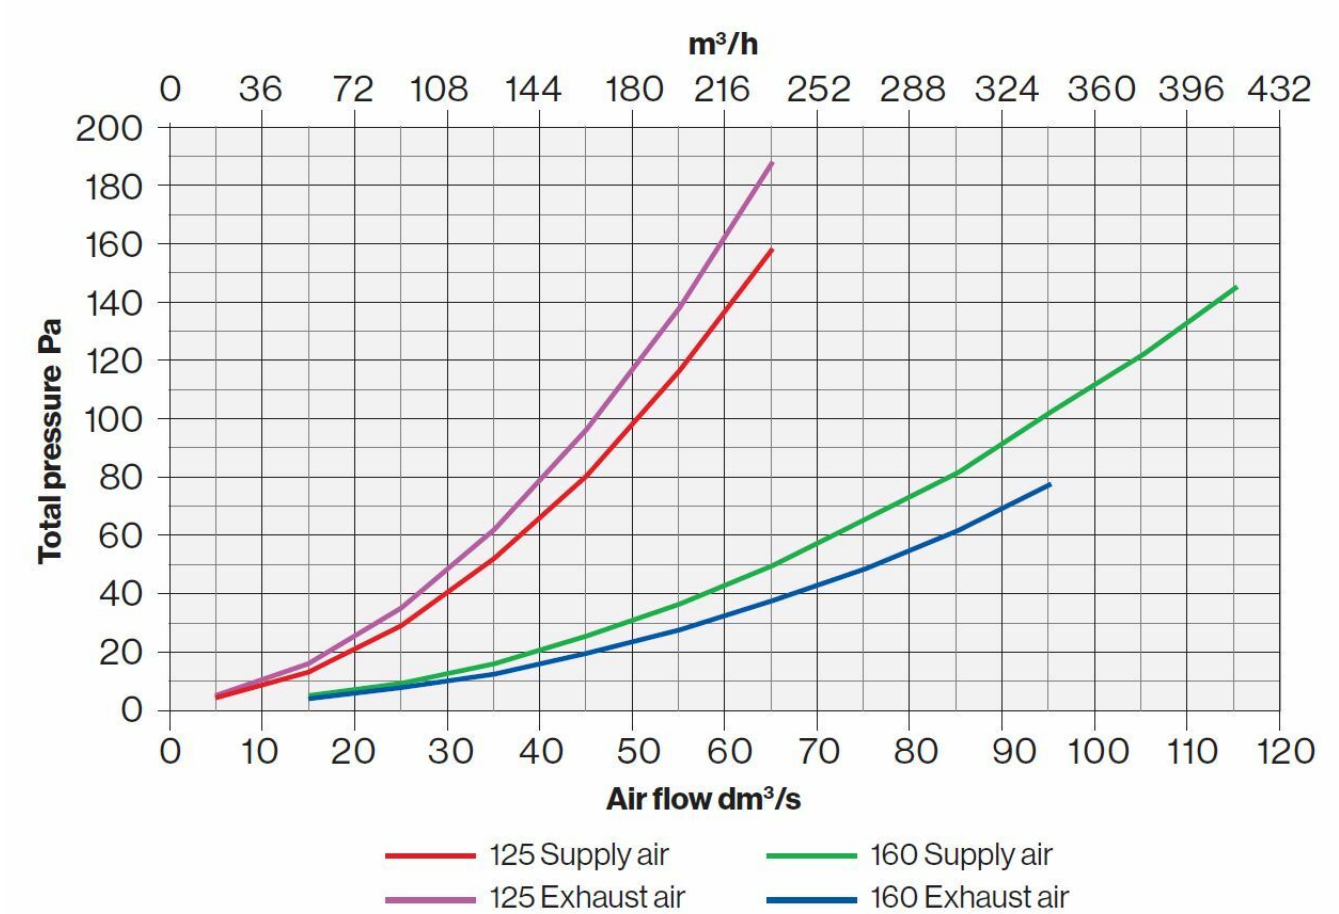

ROSS ADAPTOR Ø125-110

Vilpe Oy Ab

Kauppatie 9, FI-65610 Mustasaari
Telephone +358 20 123 3200

05.12.2023

Sales & Technical Support | FI +358 20 123 3233 | EN +358 20 123 3222 | RU +358 20 123 3290 | SE +46 70 511 2020 | PL +48 71 740 2623
myynti@sktuote.fi | sales@sktuote.fi

FI: Pidätämme oikeuden muutoksiin ilman ennakoilmoitusta.
SE: Vi reserverar oss för eventuella ändringar och fel i produktinformationen.
EN: We reserve the right to change these terms and conditions at any time.

RU: Мы оставляем за собой право на внесение изменений без предварительного уведомления.
PL: Zachowujemy prawo do zmian bez wcześniejszej informacji.
DE: Technische Änderungen behalten wir uns ohne vorherige Ankündigung vor.